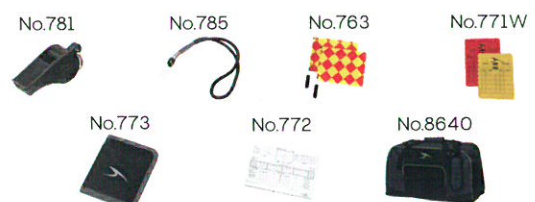

PRO ELITE 2025 10-PIECE KIT

Includes 3-Piece Kit + 7 Accessories

PACKAGE	1-24	25-49	50+
PRICE	$56.95	$53.95	$50.95