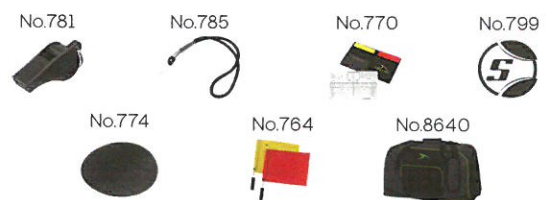

PRO MATCH 2010 10-PIECE KIT

Includes 3-Piece Kit + 7 Accessories

PACKAGE	1-24	25-49	50+
PRICE	$42.95	$40.95	$39.95