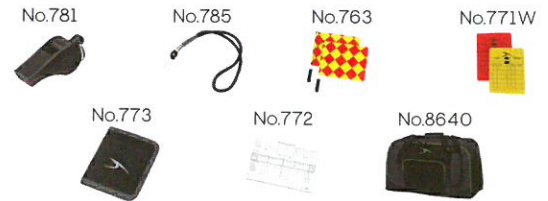

PRO ELITE WOMEN'S 2026 10-PIECE KIT

Includes 3-Piece Kit + 7 Accessories

PACKAGE	1-24	25-49	50+
PRICE	$50.95	$47.95	$44.95