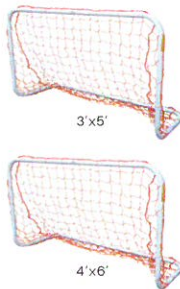

*Sold individually

	3'X5'	4'X6'
PRICE	$89.95	$99.95

DUAL SIDED POP-UP GOAL

One side is a regular play/training Soccer Goal
The other side is a kicking target/accuracy training tool
Quick and easy "pop-up" design unfolds in seconds
Velcro® straps firmly locks goal in folded travel position