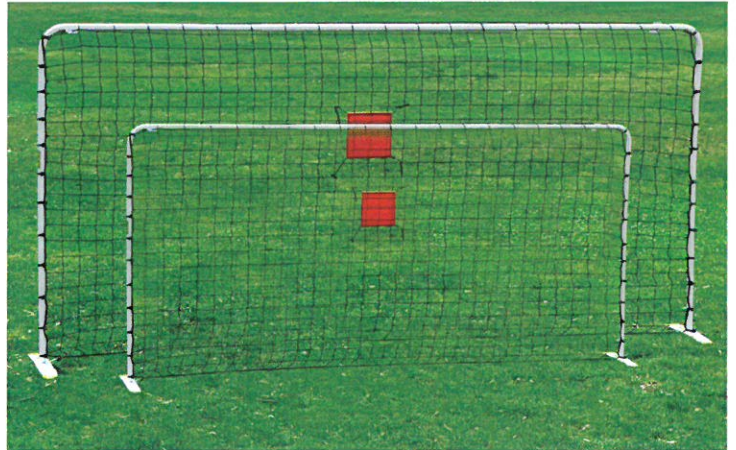

*Sold individually

SEMI-PROFESSIONAL GOALS 930

- 2" aluminum goals
- Professional style smooth square corners
- Parts sleeve together for extra stability with push button locks
- Portable and lightweight, fits most places
- Goal anchors included
- Five-year warranty on material & workmanship
- Easy-to-assemble

	6'X18'	7'X21'	8'X24'
PRICE	$389.95	$419.95	$449.95
REPLACEMENT NETS	$109.95	$119.95	$129.95
931BBB	$97.50	$105.50	$112.50