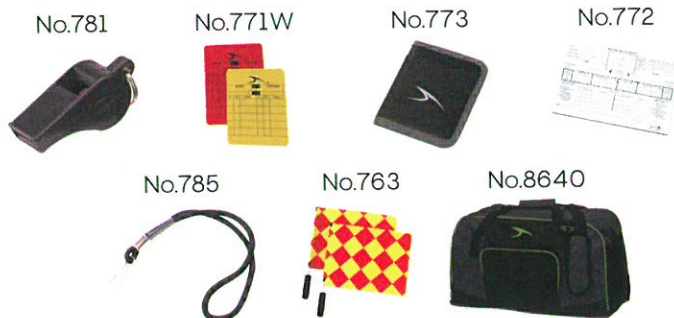

10-PIECE KIT

Includes 3-Piece Kit + 7 Accessories

PACKAGE	1-24	25-49	50+
PRICE	$76.25	$73.45	$71.25